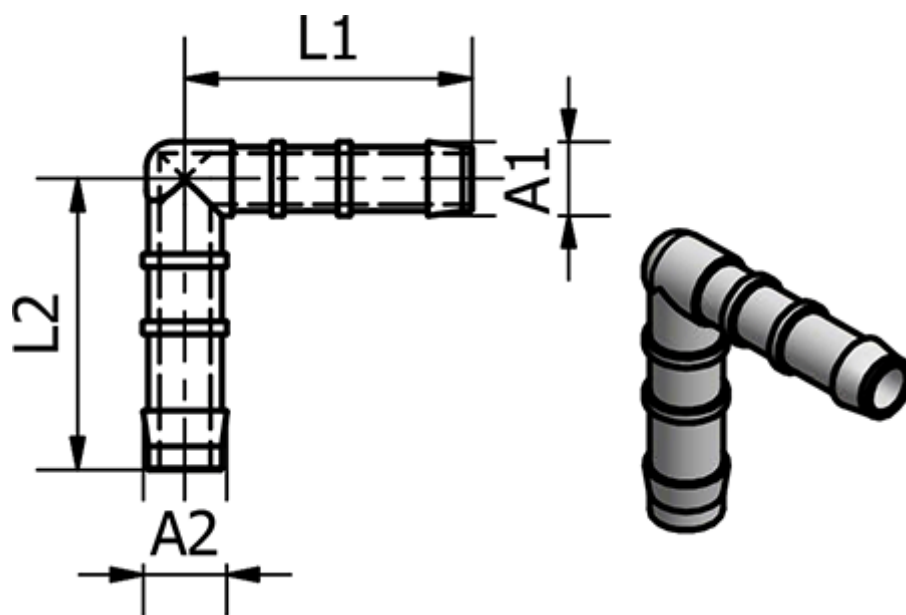

Data Sheet

Article number: 58634817

Description: Tube Connector 34.817, Ø16/ Ø16
Angle

Measures

Ext. Hose Diameter A1 = 16

Ext. Hose Diameter A2 = 16

L1 = 40.5

L2 = 45